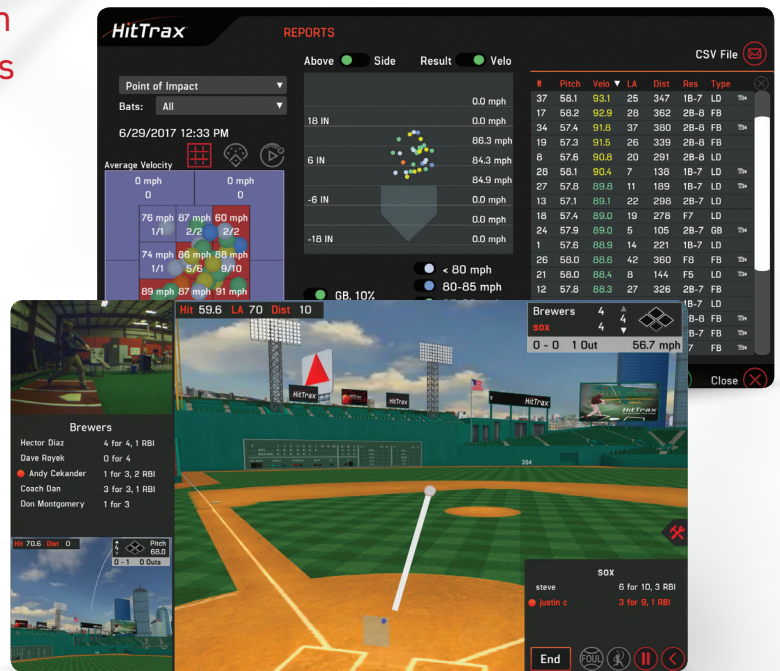

A promotional image for HitTrax. It features a batter on the left in a batting stance, wearing a white helmet and a dark jersey. On the right is a pitcher in a dark jersey and cap, also in a batting stance. The background is dark with a grid pattern and overlaid with red digital data points and circular radar-like graphics. The text 'HitTrax' is prominently displayed in the center in a white, bold, sans-serif font with a red underline. Below it, the slogan 'REDEFINING THE GAME' is written in large, outlined red letters, with 'THE GAME' in solid white.

**HitTrax**<sup>TM</sup>

REDEFINING  
**THE GAME**

So much more than a training aid, HitTrax is the only data capture and simulation system that provides powerful performance metrics with a game time experience.

## INSTANTANEOUS FEEDBACK. REAL-TIME STATS. GAME CHANGING DATA.

HitTrax measures key performance metrics and generates in-depth reports, allowing for pitch-by-pitch analysis, session summaries, and trend charting over any time period.

When paired with the HitTrax VCAM (Video Capture and Analysis Module), each swing/pitch is automatically recorded and cataloged with the corresponding data - enabling true "cause & effect" analysis without any post-session editing needed! Focus on specific parts of the strike zone, compare high speed video side-by-side, and show swing evolution over time. Now players can get immediate feedback on how a small change to their mechanics can make a big impact.