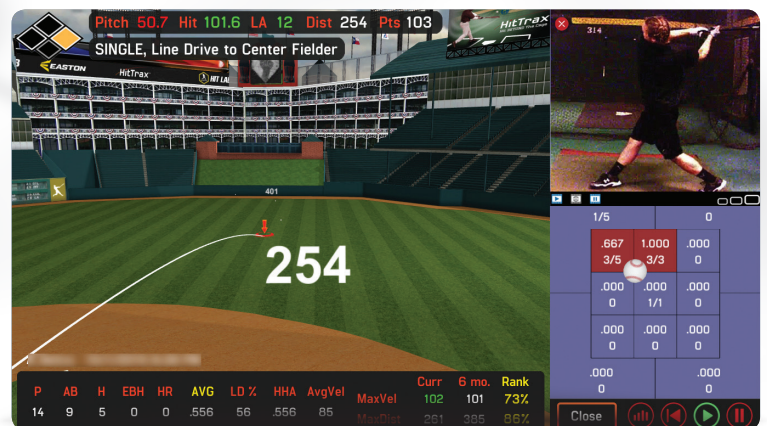

Using patented technology, HitTrax has revolutionized the baseball/softball industry by greatly enhancing training capabilities and engaging players like never before.

- Softball and Baseball
- Indoor/Outdoor Compatibility
- Adapts to All Skill Levels
- Live Pitching, Pitching Machines, Soft Toss or Batting Tee
- 110+ mph measurements
- +/- 1 mph accuracy
- Millisecond response time

## INSTANTANEOUS FEEDBACK. REAL-TIME STATS. GAME CHANGING DATA.

HitTrax measures key performance metrics and generates in-depth reports, allowing for pitch-by-pitch analysis, session summaries, and trend charting over any time period.

With an unmatched experience, batters can view their performance as if playing in their favorite stadium while measuring metrics such as exit velocity and launch angle! Pitchers can see their late movement, along with pitch speed and location, and work to optimize their delivery. Pitchers and batters can even compete head-to-head in realistic at-bats, while all data is recorded simultaneously.

When paired with the HitTrax VCAM (Video Capture and Analysis Module), each swing/pitch is automatically recorded and cataloged with the corresponding data - enabling true "cause & effect" analysis without any post-session editing needed! Focus on specific parts of the strike zone, compare high speed video side-by-side, and show swing evolution over time. Now players can get immediate feedback on how a small change to their mechanics can make a big impact.